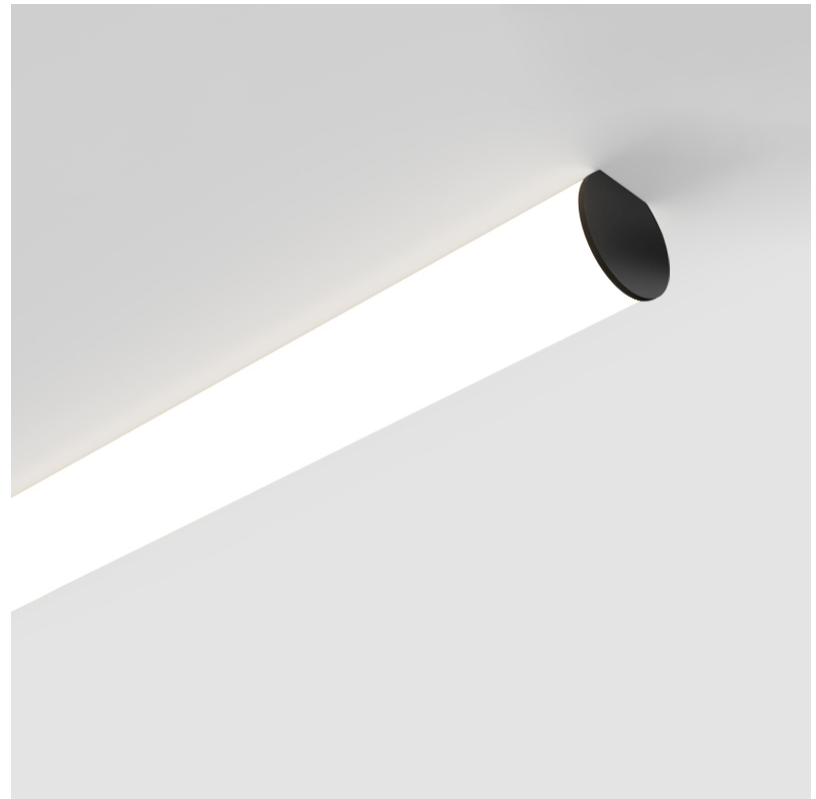

1. To build a product code in our configurator select the specify button on the base model # product page
2. To build a manual product code on this datasheet choose from the options listed below in blue font and add the suffix to the base model #

GENERAL

Series: Bunga
Brand: Prolicht
Division: Architectural
Mounting Type: Surface
Mounting Location: Ceiling
Subcategory: Profile

PHYSICAL

Shape: Cylinder
Diameter (mm): 115
Diameter (in): 4 1/2
Length (mm): 2020
Length (in): 79 1/2
Height (mm): 108
Height (in): 4 1/4
Light Distribution: Omnidirectional
Weight (kg): 5.866
Weight (lbs): 12.932
Diffuser: PMMA - Opal
Fixture Finish: SSR / BKV / CWI / CRY / HAB / UFT / ITA / RUA / FTG / MYG / LOD / PUS / FRO / FUP / KIA / POP / BLS / SPG / MEY / GOH / GUM / CHC / COM / ABZ / JAG / OBR / MOS / ROR
Fixture Material: Aluminum

ELECTRICAL

Lamp Type: LED (Zhaga Standard)
Input Wattage (W): 35
Total Output Wattage (W): 28 / 22.8 (3500K)
Dimming: Non-Dimming / Phase Dimming (120Vac only) / 0-10V Dimming
Driver Included: Yes
Driver Location: Integrated
Driver Type: Constant Current - 120 / 277Vac
Driver Class: Class 2
Input Voltage (V): 120 - 277
Constant Current (MA): 350 / 700 (3500K)

LED

Color Temperature (°K): 3000 / 3500 / 4000
Max. Delivered Lumen (lm): 3870 / 4008 / 4090
CRI: >80 CRI
Lamp Life (hrs): 50000

OPTICAL

RATINGS AND CERTIFICATIONS

Certified By: Certified for North American Standards
IP rating: IP20