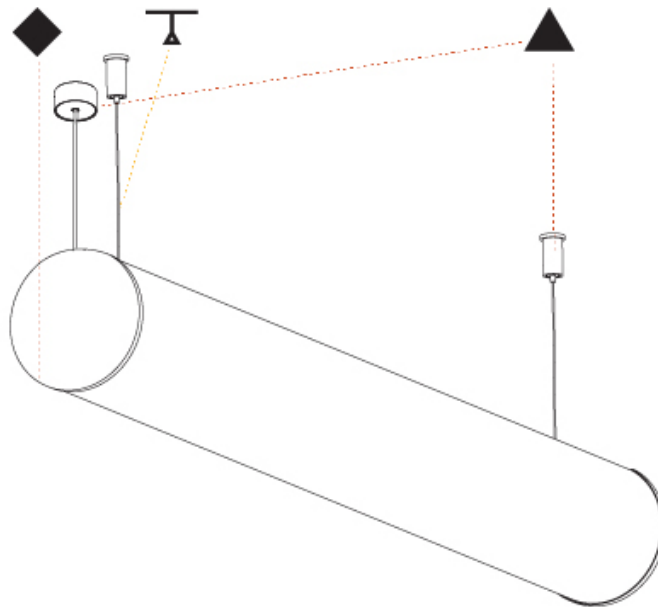

BUNGA SUSPENSION

A30698-

PROJECT

TYPE

SPECIFIER

QUANTITY

DATE

A