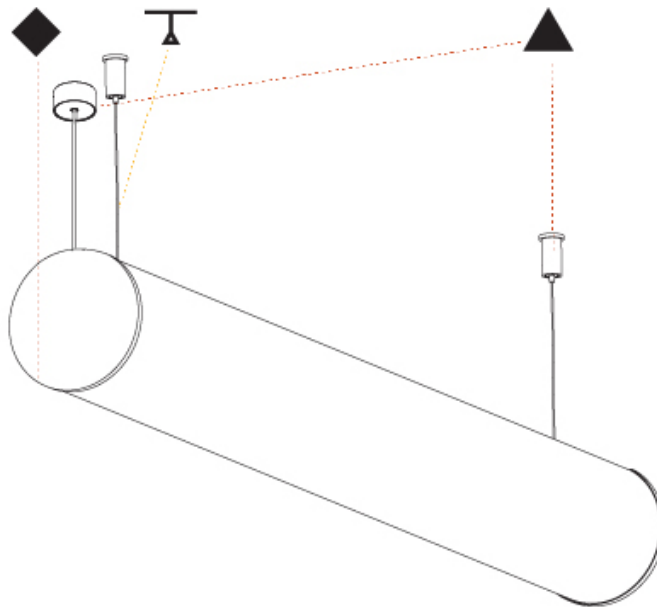

BUNGA SUSPENSION

A30696-

PROJECT

TYPE

SPECIFIER

QUANTITY

DATE

A