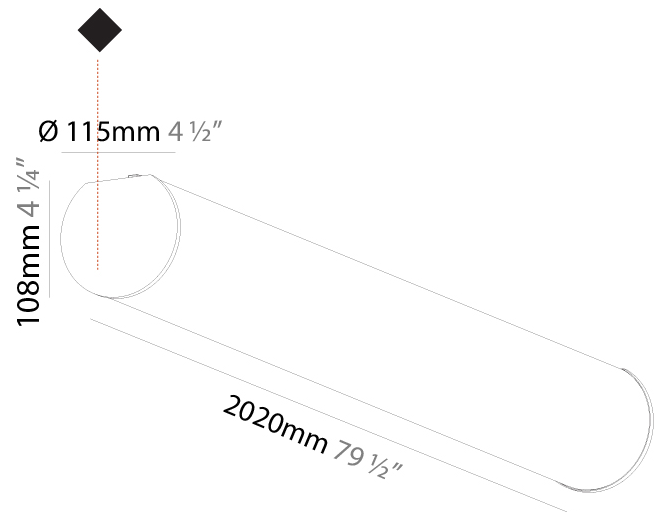

1. To build a product code in our configurator select the specify button on the base model # product page
2. To build a manual product code on this datasheet choose from the options listed below in blue font and add the suffix to the base model #

GENERAL

Series: Bunga
Brand: Prolicht
Division: Architectural
Mounting Type: Surface
Mounting Location: Ceiling
Subcategory: Profile

PHYSICAL

Shape: Cylinder
Diameter (mm): 115
Diameter (in): 4 1/2
Length (mm): 2020
Length (in): 79 1/2
Height (mm): 108
Height (in): 4 1/4
Light Distribution: Omnidirectional
Weight (kg): 5.866
Weight (lbs): 12.932
Diffuser: PMMA - Opal
Fixture Finish: SSR / BKV / CWI / CRY / HAB / UFT / ITA / RUA / FTG / MYG / LOD / PUS / FRO / FUP / KIA / POP / BLS / SPG / MEY / GOH / GUM / CHC / COM / ABZ / JAG / OBR / MOS / ROR
Fixture Material: Aluminum

ELECTRICAL

Lamp Type: LED (Zhaga Standard)
Input Wattage (W): 35
Total Output Wattage (W): 28 / 22.8 (3500K)
Dimming: Non-Dimming / Phase Dimming (120Vac only) / 0-10V Dimming
Driver Included: Yes
Driver Location: Integrated
Driver Type: Constant Current - 120 / 277Vac
Driver Class: Class 2
Input Voltage (V): 120 - 277
Constant Current (MA): 350 / 700 (3500K)

LED

Color Temperature (°K): 3000 / 3500 / 4000
Max. Delivered Lumen (lm): 3870 / 4008 / 4090
CRI: >80 CRI
Lamp Life (hrs): 50000

OPTICAL

RATINGS AND CERTIFICATIONS

Certified By: Certified for North American Standards
IP rating: IP20