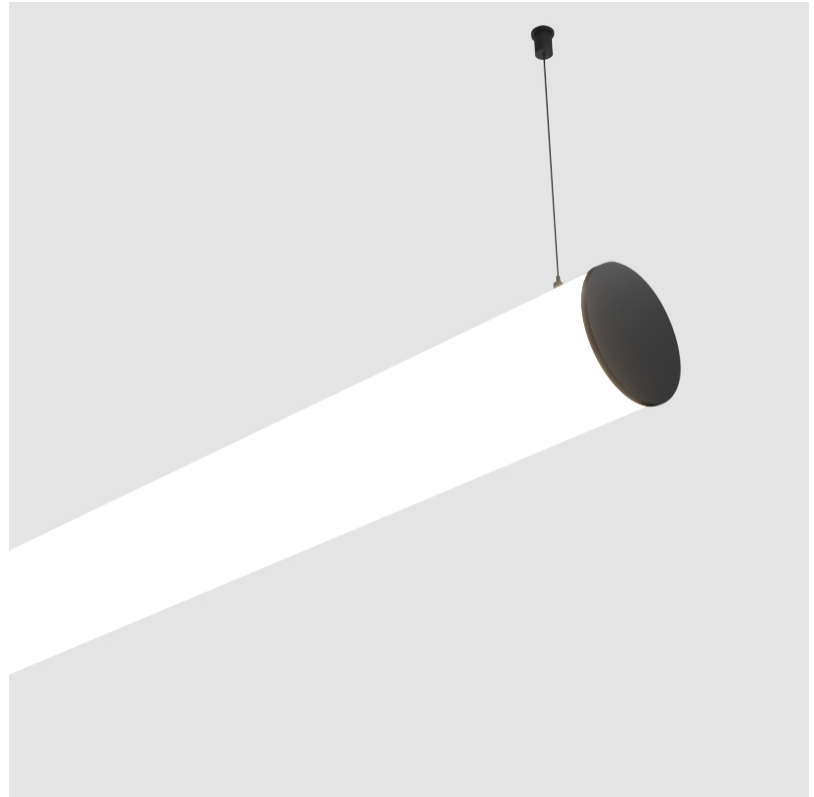

GENERAL

Series: Bunga
Brand: Prolicht
Division: Architectural
Mounting Type: Suspension
Mounting Location: Ceiling
Subcategory: Profile

PHYSICAL

Shape: Cylinder
Length (mm): 2020
Length (in): 79 1/2
Width (mm): 115
Width (in): 4 1/2
Height (mm): 115
Height (in): 4 1/2
Light Distribution: Omnidirectional
Weight (kg): 6.22
Weight (lbs): 13.71
Diffuser: PMMA - Opal
Fixture Finish: SSR / BKV / CWI / CRY / HAB / UFT / ITA / RUA / FTG / MYG / LOD / PUS / FRO / FUP / KIA / POP / BLS / SPG / MEY / GOH / GUM / CHC / COM / ABZ / JAG / OBR / MOS / ROR
Fixture Material: Aluminum
Cable Details: 2000mm or 6000mm Transparent Cable
Upon Request: Cable colour - White / Black / Orange / Red

ELECTRICAL

Lamp Type: LED (Zhaga Standard)
Input Wattage (W): 35
Total Output Wattage (W): 28 / 22.8 (3500K)
Dimming: Non-Dimming / Phase Dimming (120Vac only) / 0-10V Dimming
Driver Included: Yes
Driver Location: Integrated
Driver Type: Constant Current - 120 / 277Vac
Driver Class: Class 2
Input Voltage (V): 120 - 277
Constant Current (MA): 350 / 700 (3500K)

LED

Color Temperature (°K): 3000 / 3500 / 4000
Max. Delivered Lumen (lm): 3870 / 4008 / 4090
CRI: >80 CRI
Lamp Life (hrs): 50000

OPTICAL

RATINGS AND CERTIFICATIONS

Certified By: Certified for North American Standards
IP rating: IP20