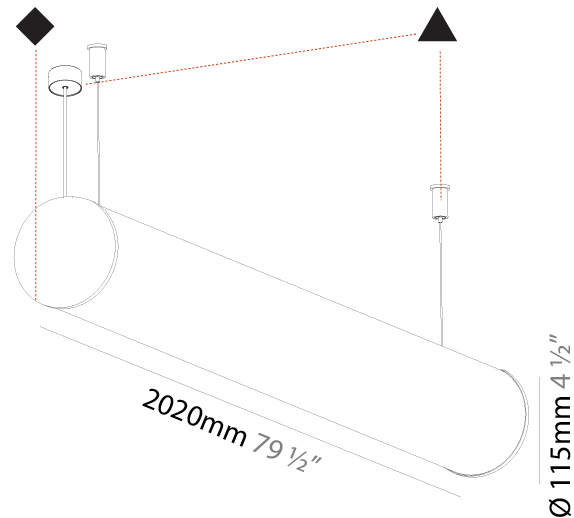

GENERAL

Series: Bunga
Brand: Prolicht
Division: Architectural
Mounting Type: Suspension
Mounting Location: Ceiling
Subcategory: Profile

PHYSICAL

Shape: Cylinder
Length (mm): 2020
Length (in): 79 1/2
Width (mm): 115
Width (in): 4 1/2
Height (mm): 115
Height (in): 4 1/2
Light Distribution: Omnidirectional
Weight (kg): 6.22
Weight (lbs): 13.71
Diffuser: PMMA - Opal
Fixture Finish: SSR / BKV / CWI / CRY / HAB / UFT / ITA / RUA / FTG / MYG / LOD / PUS / FRO / FUP / KIA / POP / BLS / SPG / MEY / GOH / GUM / CHC / COM / ABZ / JAG / OBR / MOS / ROR
Fixture Material: Aluminum
Cable Details: 2000mm or 6000mm Transparent Cable
Upon Request: Cable colour - White / Black / Orange / Red

ELECTRICAL

Lamp Type: LED (Zhaga Standard)
Input Wattage (W): 35
Total Output Wattage (W): 28 / 22.8 (3500K)
Dimming: Non-Dimming / Phase Dimming (120Vac only) / 0-10V Dimming
Driver Included: Yes
Driver Location: Integrated
Driver Type: Constant Current - 120 / 277Vac
Driver Class: Class 2
Input Voltage (V): 120 - 277
Constant Current (MA): 350 / 700 (3500K)

LED

Color Temperature (°K): 3000 / 3500 / 4000
Max. Delivered Lumen (lm): 3870 / 4008 / 4090
CRI: >80 CRI
Lamp Life (hrs): 50000

OPTICAL

RATINGS AND CERTIFICATIONS

Certified By: Certified for North American Standards
IP rating: IP20