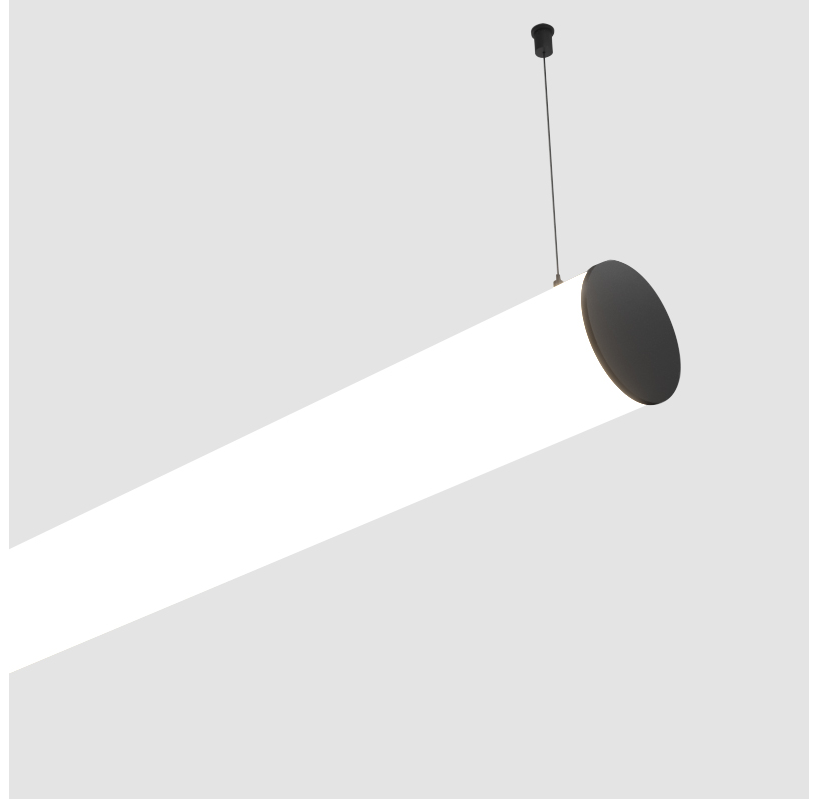

GENERAL

Series: Bunga
Brand: Prolicht
Division: Architectural
Mounting Type: Suspension
Mounting Location: Ceiling
Subcategory: Profile

PHYSICAL

Shape: Cylinder
Length (mm): 900
Length (in): 35 7/16
Width (mm): 115
Width (in): 4 1/2
Height (mm): 115
Height (in): 4 1/2
Max. Overall Height (mm): 2115
Max. Overall Height (in): 83 1/4
Light Distribution: Omnidirectional
Weight (kg): 3.308
Weight (lbs): 7.28
Diffuser: PMMA - Opal
Fixture Finish: [SSR / BKV / CWI / CRY / HAB / UFT / ITA / RUA / FTG / MYG / LOD / PUS / FRO / FUP / KIA / POP / BLS / SPG / MEY / GOH / GUM / CHC / COM / ABZ / JAG / OBR / MOS / ROR](#)
Fixture Material: Aluminum
Cable Details: [2000mm or 6000mm Transparent Cable](#)
Upon Request: Cable colour - White / Black / Orange / Red

ELECTRICAL

Lamp Type: LED (Zhaga Standard)
Input Wattage (W): 15
Total Output Wattage (W): 12 / 11.1 (3500K)
Dimming: [Non-Dimming / Phase Dimming (120Vac only) / 0-10V Dimming](#)
Driver Included: Yes
Driver Location: Integrated
Driver Type: Constant Current - 120 / 277Vac
Driver Class: Class 2
Input Voltage (V): 120 - 277
Constant Current (MA): 350 / 375 (3500K)

LED

Color Temperature (*K): [3000 / 3500 / 4000](#)
Max. Delivered Lumen (lm): 1660 / 1715 / 1750
CRI: >80 CRI
Lamp Life (hrs): 50000

OPTICAL

RATINGS AND CERTIFICATIONS

Certified By: Certified for North American Standards
IP rating: IP20