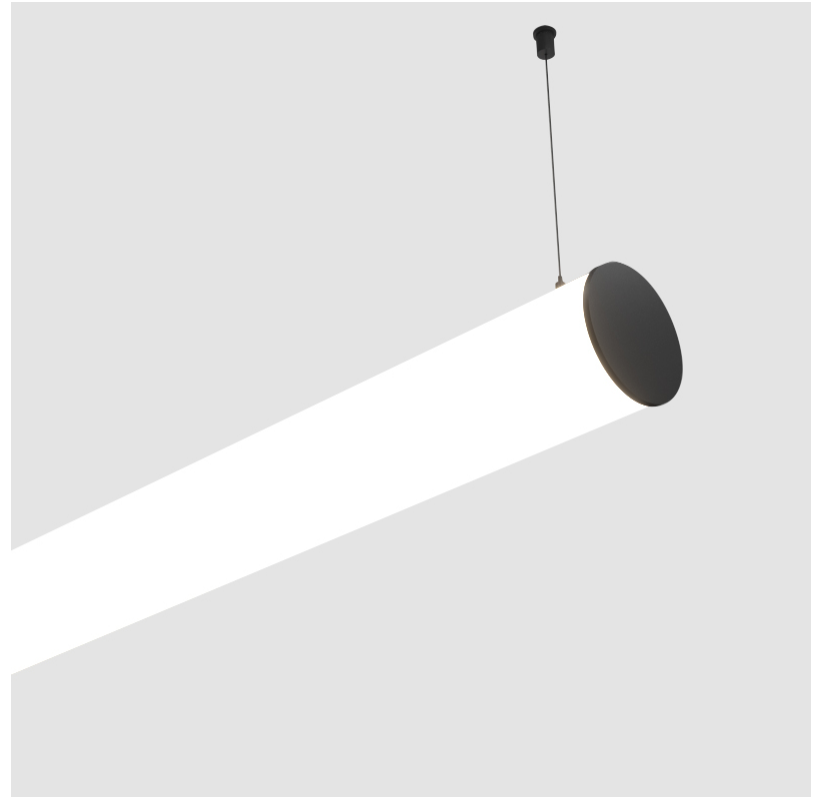

GENERAL

Series: Bunga
Brand: Prolicht
Division: Architectural
Mounting Type: Suspension
Mounting Location: Ceiling
Subcategory: Profile

PHYSICAL

Shape: Cylinder
Length (mm): 1460
Length (in): 57 1/2
Width (mm): 115
Width (in): 4 1/2
Height (mm): 115
Height (in): 4 1/2
Max. Overall Height (mm): 2115
Max. Overall Height (in): 83 1/4
Light Distribution: Omnidirectional
Weight (kg): 4.767
Weight (lbs): 10.509
Diffuser: PMMA - Opal
Fixture Finish: [SSR / BKV / CWI / CRY / HAB / UFT / ITA / RUA / FTG / MYG / LOD / PUS / FRO / FUP / KIA / POP / BLS / SPG / MEY / GOH / GUM / CHC / COM / ABZ / JAG / OBR / MOS / ROR](#)
Fixture Material: Aluminum
Cable Details: [2000mm or 6000mm Transparent Cable](#)
Upon Request: Cable colour - White / Black / Orange / Red

ELECTRICAL

Lamp Type: LED (Zhaga Standard)
Input Wattage (W): 25
Total Output Wattage (W): 20 / 16 (3500K)
Dimming: [Non-Dimming / Phase Dimming (120Vac only) / 0-10V Dimming](#)
Driver Included: Yes
Driver Location: Integrated
Driver Type: Constant Current - 120 / 277Vac
Driver Class: Class 2
Input Voltage (V): 120 - 277
Constant Current (MA): 350 / 500 (3500K)

LED

Color Temperature (*K): [3000 / 3500 / 4000](#)
Max. Delivered Lumen (lm): 2770 / 2862 / 2920
CRI: >80 CRI
Lamp Life (hrs): 50000

OPTICAL

RATINGS AND CERTIFICATIONS

Certified By: Certified for North American Standards
IP rating: IP20