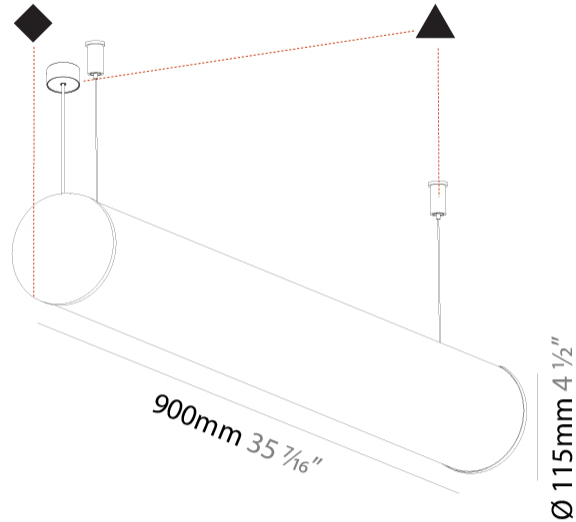

GENERAL

Series: Bunga
Brand: Prolicht
Division: Architectural
Mounting Type: Suspension
Mounting Location: Ceiling
Subcategory: Profile

PHYSICAL

Shape: Cylinder
Length (mm): 900
Length (in): 35 7/16
Width (mm): 115
Width (in): 4 1/2
Height (mm): 115
Height (in): 4 1/2
Max. Overall Height (mm): 2115
Max. Overall Height (in): 83 1/4
Light Distribution: Omnidirectional
Weight (kg): 3.308
Weight (lbs): 7.28
Diffuser: PMMA - Opal
Fixture Finish: [SSR / BKV / CWI / CRY / HAB / UFT / ITA / RUA / FTG / MYG / LOD / PUS / FRO / FUP / KIA / POP / BLS / SPG / MEY / GOH / GUM / CHC / COM / ABZ / JAG / OBR / MOS / ROR](#)
Fixture Material: Aluminum
Cable Details: [2000mm or 6000mm Transparent Cable](#)
Upon Request: Cable colour - White / Black / Orange / Red

ELECTRICAL

Lamp Type: LED (Zhaga Standard)
Input Wattage (W): 15
Total Output Wattage (W): 12 / 11.1 (3500K)
Dimming: [Non-Dimming / Phase Dimming (120Vac only) / 0-10V Dimming](#)
Driver Included: Yes
Driver Location: Integrated
Driver Type: Constant Current - 120 / 277Vac
Driver Class: Class 2
Input Voltage (V): 120 - 277
Constant Current (MA): 350 / 375 (3500K)

LED

Color Temperature (*K): [3000 / 3500 / 4000](#)
Max. Delivered Lumen (lm): 1660 / 1715 / 1750
CRI: >80 CRI
Lamp Life (hrs): 50000

OPTICAL

RATINGS AND CERTIFICATIONS

Certified By: Certified for North American Standards
IP rating: IP20