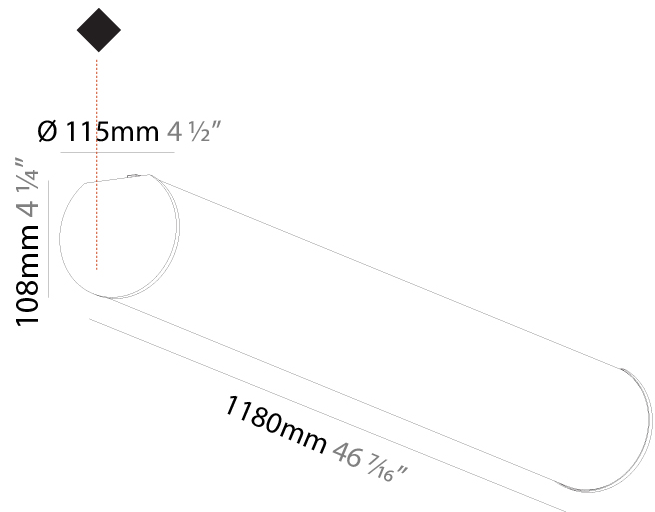

1. To build a product code in our configurator select the specify button on the base model # product page
2. To build a manual product code on this datasheet choose from the options listed below in blue font and add the suffix to the base model #

GENERAL

Series: Bunga
Brand: Prolicht
Division: Architectural
Mounting Type: Surface
Mounting Location: Ceiling
Subcategory: Profile

PHYSICAL

Shape: Cylinder
Diameter (mm): 115
Diameter (in): 4 1/2
Length (mm): 1180
Length (in): 46 7/16
Height (mm): 108
Height (in): 4 1/4
Light Distribution: Omnidirectional
Weight (kg): 3.685
Weight (lbs): 8.124
Diffuser: PMMA - Opal
Fixture Finish: [SSR / BKV / CWI / CRY / HAB / UFT / ITA / RUA / FTG / MYG / LOD / PUS / FRO / FUP / KIA / POP / BLS / SPG / MEY / GOH / GUM / CHC / COM / ABZ / JAG / OBR / MOS / ROR](#)
Fixture Material: Aluminum

ELECTRICAL

Lamp Type: LED (Zhaga Standard)
Input Wattage (W): 20
Total Output Wattage (W): 16 / 12.8 (3500K)
Dimming: [Non-Dimming / Phase Dimming (120Vac only) / 0-10V Dimming](#)
Driver Included: Yes
Driver Location: Integrated
Driver Type: Constant Current - 120 / 277Vac
Driver Class: Class 2
Input Voltage (V): 120 - 277
Constant Current (MA): 350 / 400 (3500K)

LED

Color Temperature (°K): [3000 / 3500 / 4000](#)
Max. Delivered Lumen (lm): 2210 / 2293 / 2340
CRI: >80 CRI
Lamp Life (hrs): 50000

OPTICAL

RATINGS AND CERTIFICATIONS

Certified By: Certified for North American Standards
IP rating: IP20

PROJECT
TYPE
SPECIFIER
QUANTITY
DATE